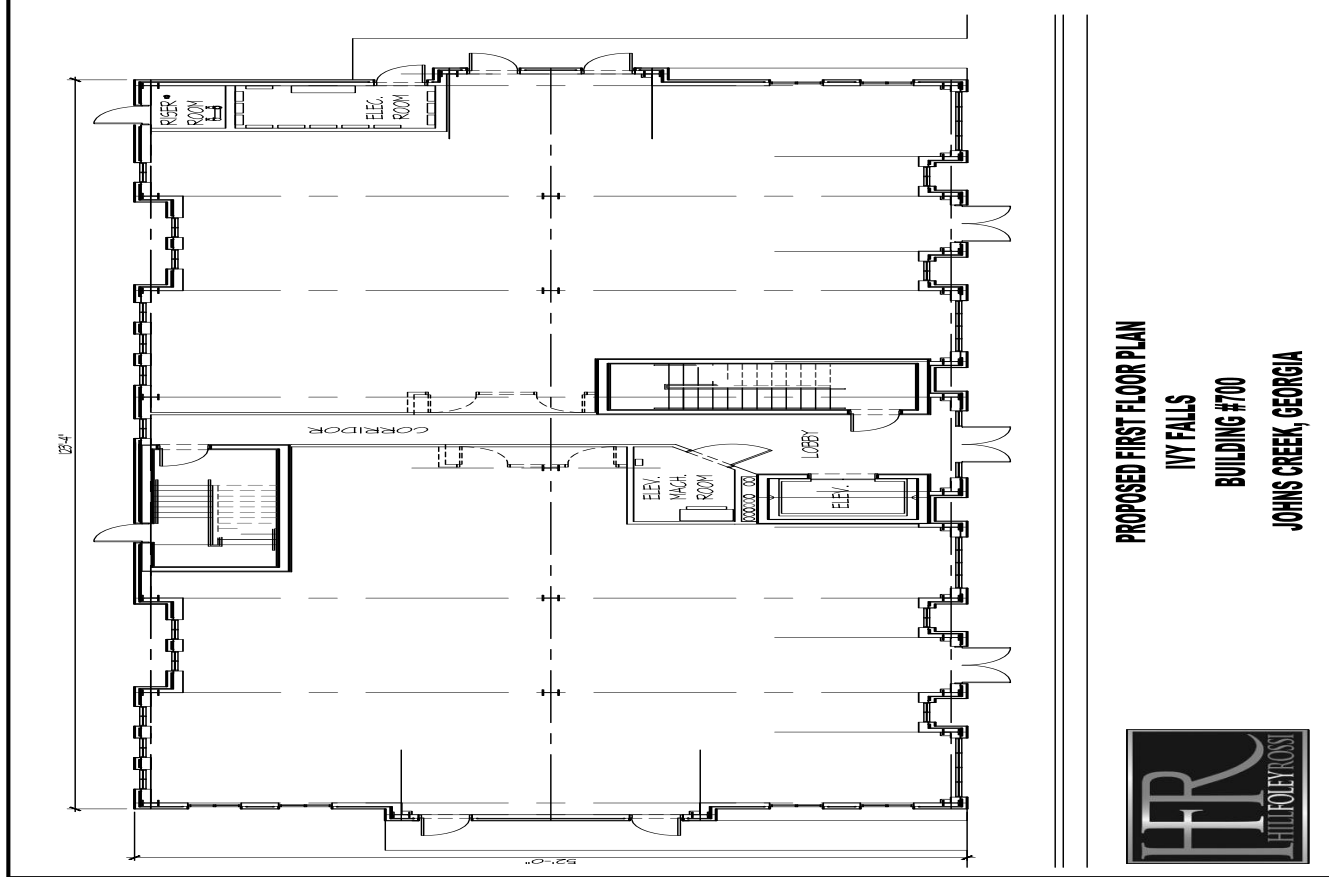

# HART

COMMERCIAL REALTY, L.L.C

PROPOSED FIRST FLOOR PLAN

IVY FALLS

BUILDING #700

JOHNS CREEK, GEORGIA

**PROPOSED SECOND FLOOR PLAN**  
**IVY FALLS**  
**BUILDING #700**  
**JOHNS CREEK, GEORGIA**

**PROPOSED THIRD FLOOR PLAN**  
**IVY FALLS**  
**BUILDING #700**  
**JOHNS CREEK, GEORGIA**